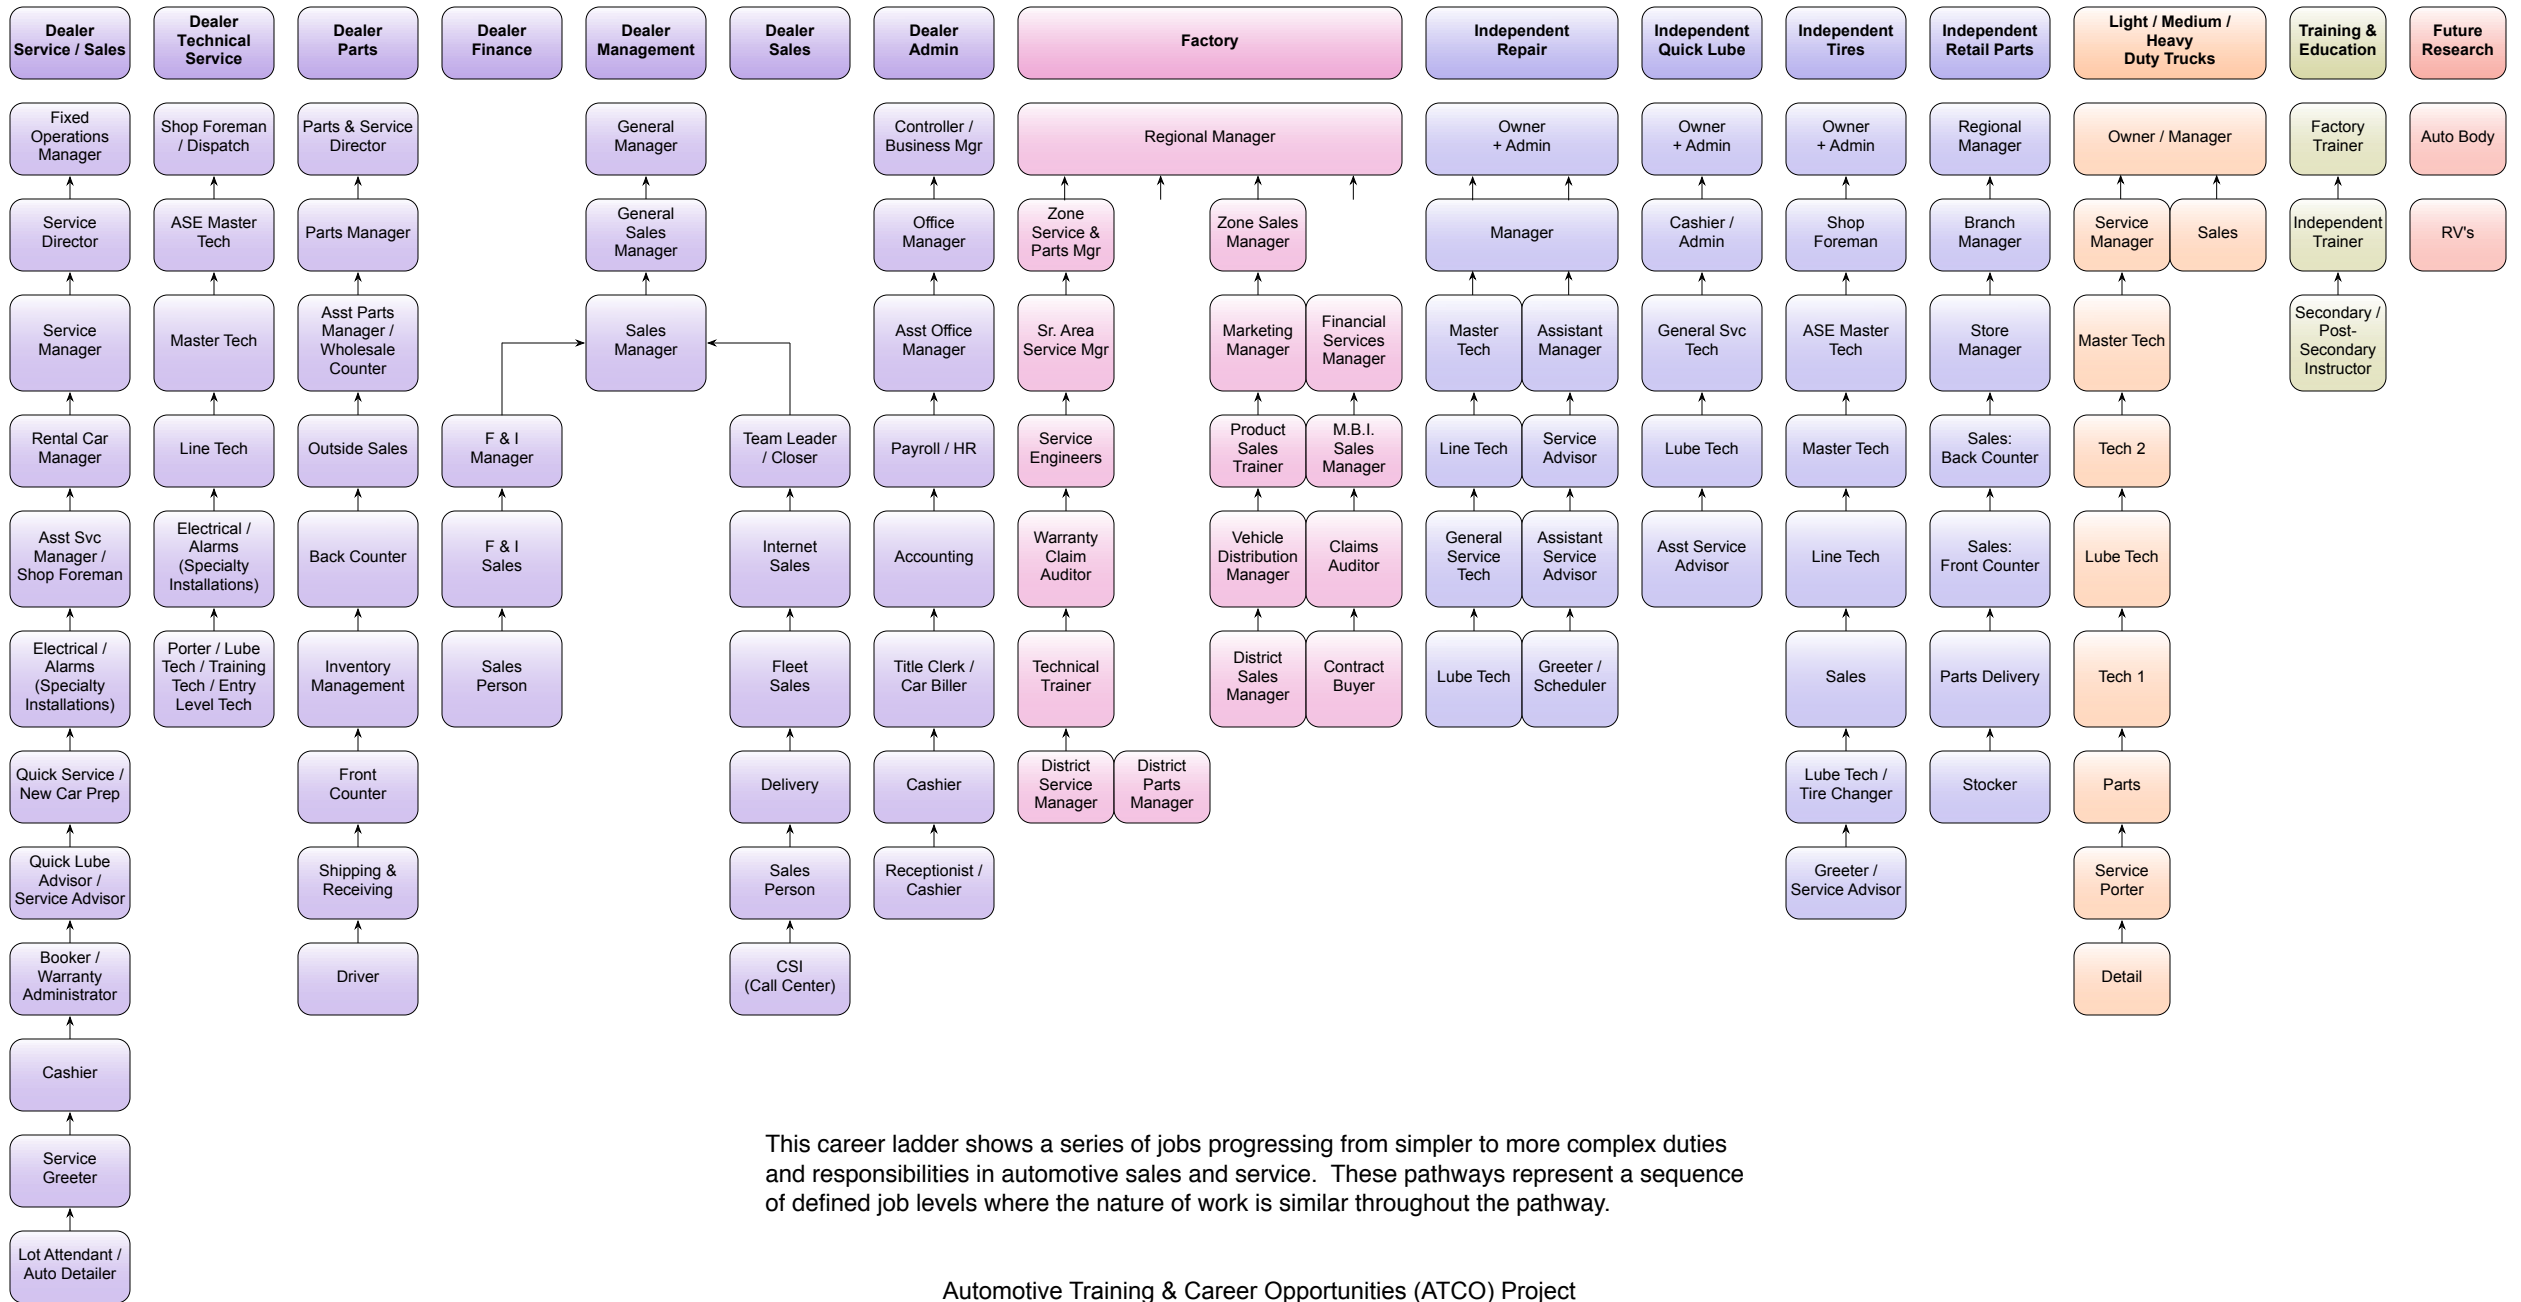

# Automotive Sales and Service Career Ladders

This career ladder shows a series of jobs progressing from simpler to more complex duties and responsibilities in automotive sales and service. These pathways represent a sequence of defined job levels where the nature of work is similar throughout the pathway.