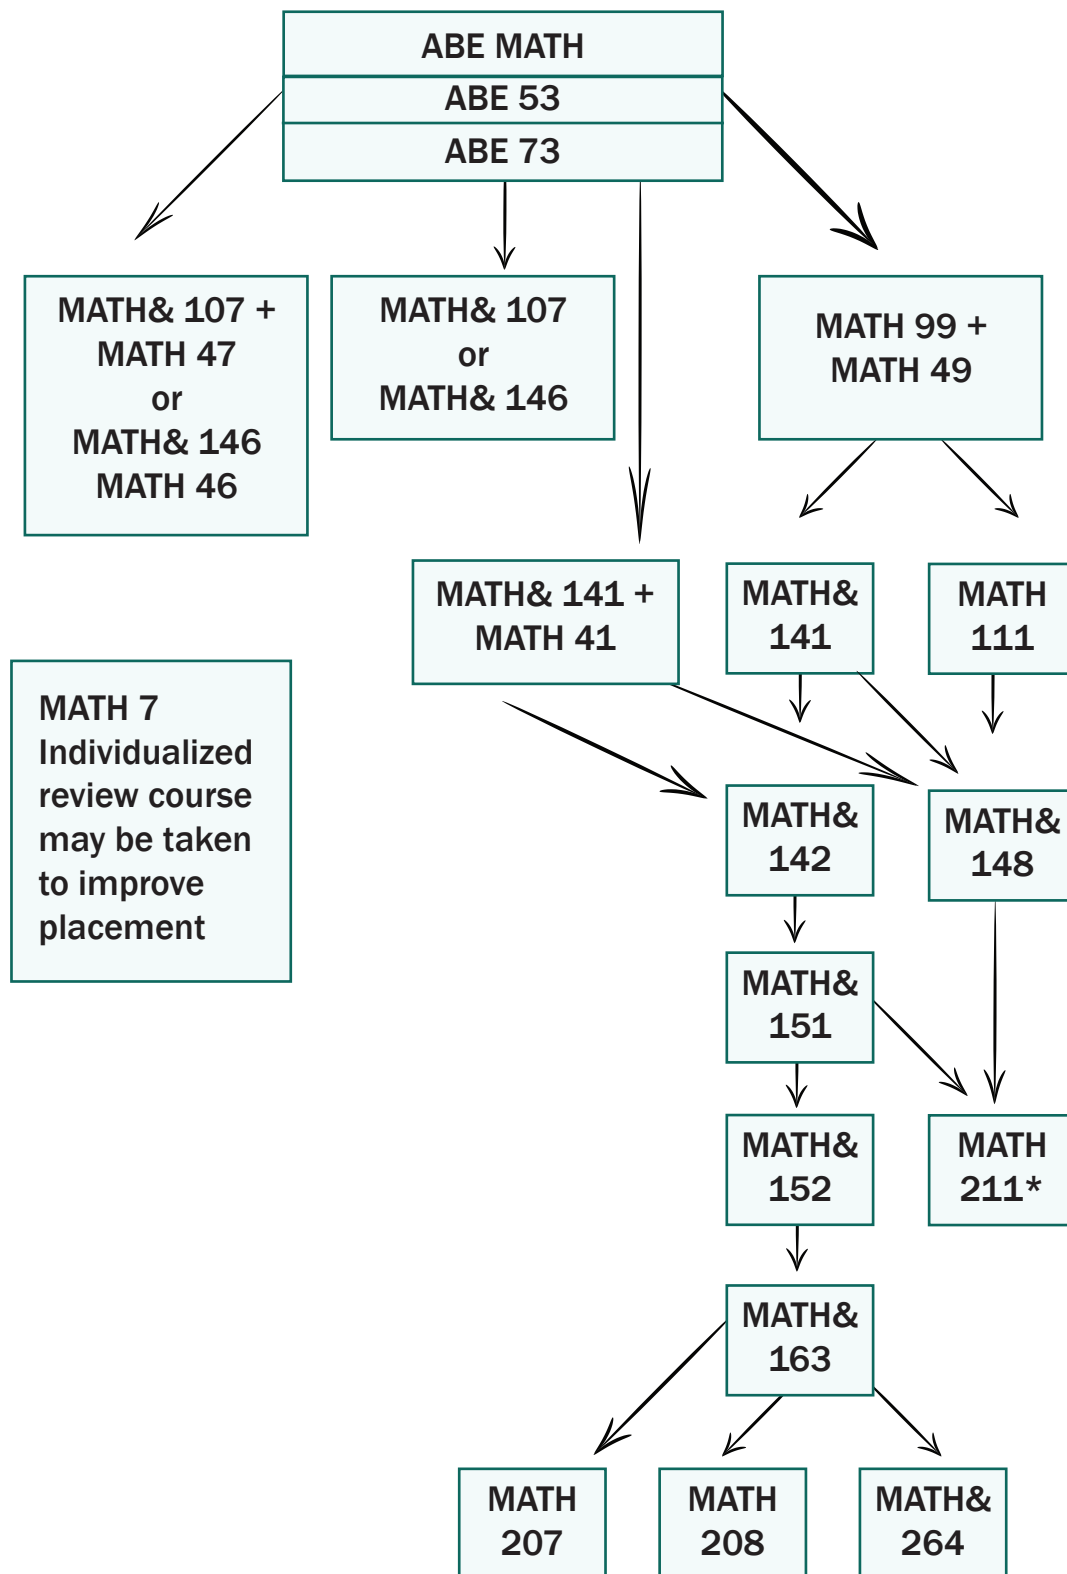

# MATH COURSE SEQUENCE

Click here to view course descriptions: <https://www.shoreline.edu/math-dept/courses.aspx>

\*MATH& 146 and MATH 211 also have English prerequisites.